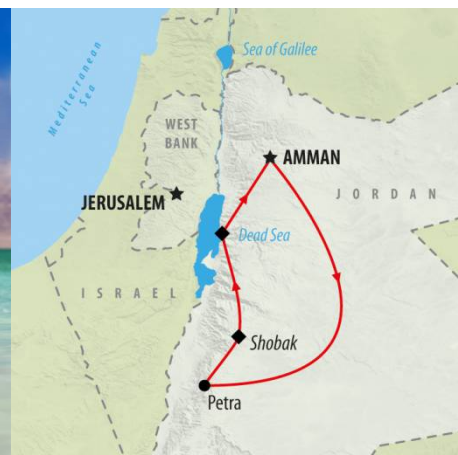

Petra & The Dead Sea

4 Days | Starts/Ends: Amman

Enjoy a brief but memorable jaunt to Jordan. Visiting the legendary Rose City of Petra, Shobak Crusader Castle and Mt Nebo before descending to the lowest point on the earth and relaxing by the Dead Sea.

HIGHLIGHTS AND INCLUSIONS

Trip Highlights

- Petra - UNESCO-listed Nabataean city that was all but lost to the modern world until its rediscovery in 1812
- 'Little Petra' via the secret route and the Baidha Neolithic village
- Shobak Crusader Castle - Reminder of the former glory of the Crusaders
- Madaba - Ancient mosaics and St. George Church
- Dead Sea - warm buoyant mineral-rich waters
- Mt Nebo - Perhaps one of the most sacred sites in Jordan with views across the Promised Land

What's Included

- 3 breakfasts
- 3 nights - Superior (4 star) hotels. Standard (3 star) and Deluxe (5 star) hotels are available on request

- Airport arrival and departure transfer on day 1 and 4
- Services of a licensed English speaking Jordanian tour guide on days 2 and 3
- Full day guided tour of Petra, guided visit to 'Little Petra', Baidha Neolithic village and Shobak Castle and Mt Nebo
- All relevant transfers and transportation in private air conditioned vehicles
- Entrance fees to all included sightseeing

What's Not Included

- Laundry, drinks and items of a personal nature
- Tipping - an entirely personal gesture
- International flights and visas